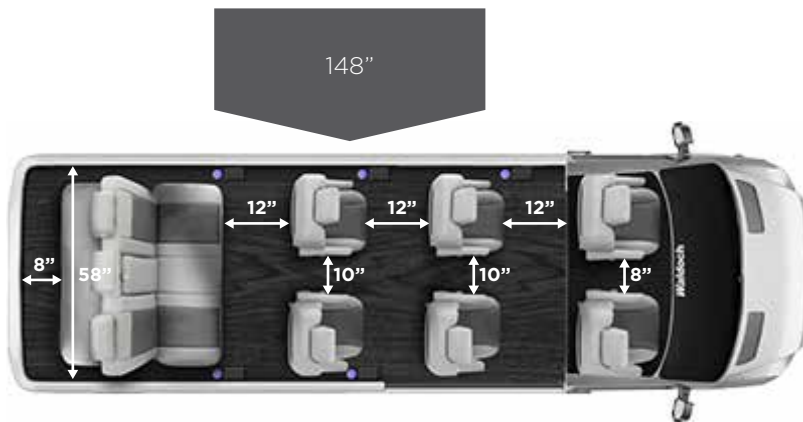

WALDOCH GALAXY TRANSIT MEDIUM ROOF | 7-9 PASSENGER

SIZINGS