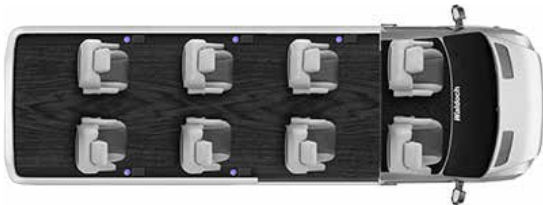

WALDOCH GALAXY TRANSIT MEDIUM ROOF | 9-11 PASSENGER

LAYOUTS

148" JUMBO EXT.
11 PASSENGER
LUXURY

148"
7 PASSENGER
REAR STORAGE

148" JUMBO EXT.
9 PASSENGER
LUXURY

148"
7 PASSENGER
MOBILITY

148"
9 PASSENGER
LUXURY

148"
8 PASSENGER
LUXURY

WALDOCH GALAXY TRANSIT MEDIUM ROOF | 7-9 PASSENGER

OPTIONAL EQUIPMENT

EVOLUTION PACKAGE *(*Included this package)*

- *Power Hidden Shade System- switch at each available window
- *LED Glow Lighting on Driver and Passenger Sides
- *Painted Center Grill - Black Center
- *Painted Mirrors and Hood Vents
- *Audio Surround Sound System with Sub-Woofer for Entertainment System
- *Ultra Soft Leather Seating Upgrade
- *Add Power Slide and Power Recline to Sofa
- *Heated Front Seats with High and Low Switch