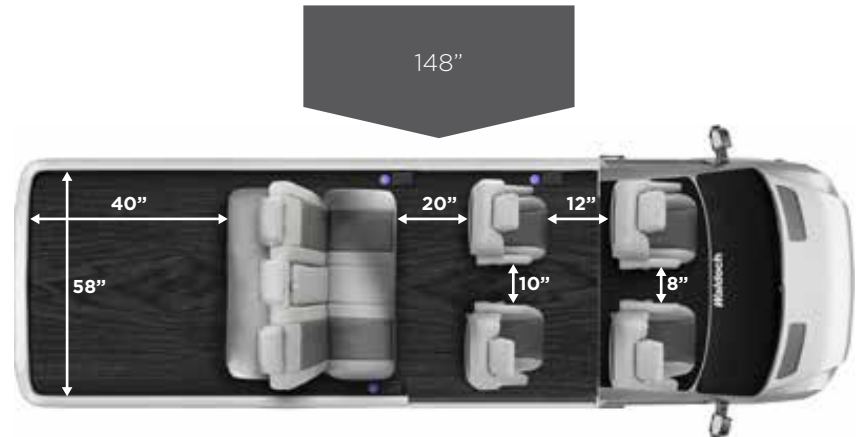

WALDOCH GALAXY TRANSIT MEDIUM ROOF | 7-9 PASSENGER

SIZINGS