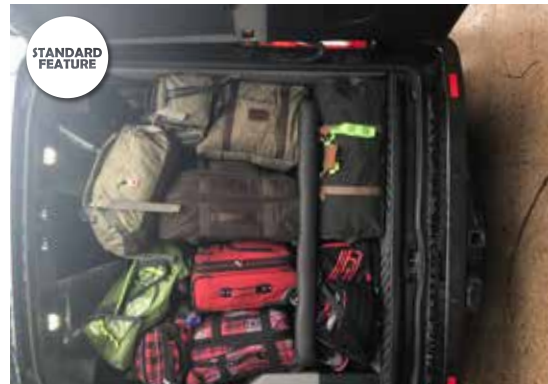

WOOD TRIM HYDRO/CLEAR COAT

- ✔ Dash Center
- ✔ Front Door Accents
- ✔ Upper Storage Doors

SEATING FOR 7 PASSENGER

- ✔ 3 Pt. Seat Belts on all Midrow Seats: 20.5" wide by 28" tall
 - ✔ Maybach Seats Swivel & Lock in Forward Position
 - ✔ Maybach Bucket Seats - Quick Release Center
 - ✔ Re-Upholstered OE Front Seats
 - ✔ Child Seat Ready
 - ✔ Seats with Slide Track with Towel Bar style handle
 - ✔ Quick Release Sofa 56" wide with Manual Recline and Slide
 - ✔ Sofa Folds into a Bed 56" wide x 58" Long
 - ✔ Add-A-Back on Rear Sofa to extend for Bed or Self
- **Eight Passenger removed sofa with 2 Bucket seats*