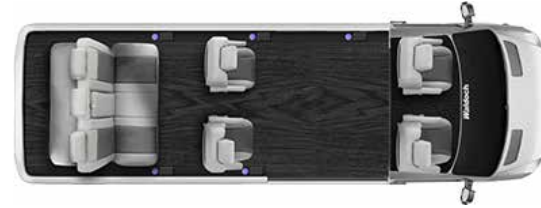

WALDOCH GALAXY TRANSIT MEDIUM ROOF | 9-11 PASSENGER

LAYOUTS

148" JUMBO EXT.
11 PASSENGER
LUXURY

148"
7 PASSENGER
REAR STORAGE

148" JUMBO EXT.
9 PASSENGER
LUXURY

148"
7 PASSENGER
MOBILITY

148"
9 PASSENGER
LUXURY

148"
8 PASSENGER
LUXURY

WALDOCH GALAXY TRANSIT MEDIUM ROOF | 7-9 PASSENGER

OPTIONAL EQUIPMENT

EVOLUTION PACKAGE *(*Included this package)*

- *Power Hidden Shade System- switch at each available window
- *LED Glow Lighting on Driver and Passenger Sides
- *Painted Center Grill - Black Center
- *Painted Mirrors and Hood Vents
- *Audio Surround Sound System with Sub-Woofer for Entertainment System
- *Ultra Soft Leather Seating Upgrade
- *Add Power Slide and Power Recline to Sofa
- *Heated Front Seats with High and Low Switch