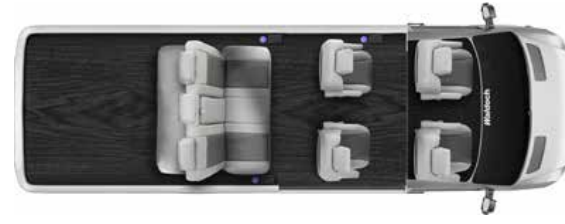

148"
7 PASSENGER
REAR STORAGE