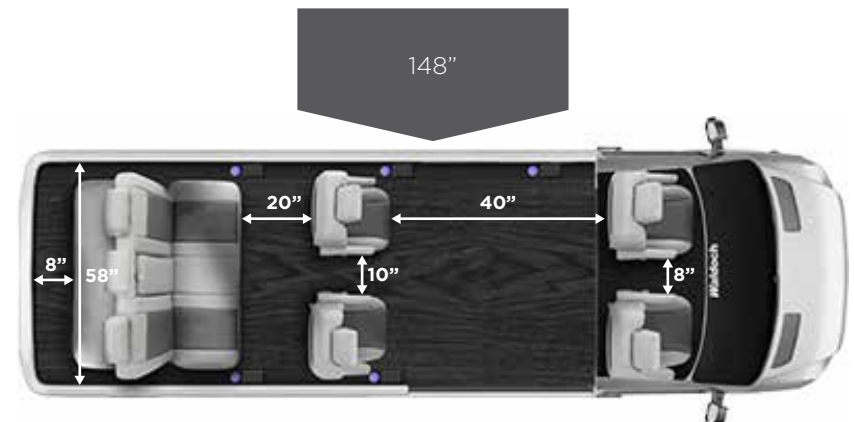

WALDOCH GALAXY TRANSIT MEDIUM ROOF | 7-9 PASSENGER

SIZINGS