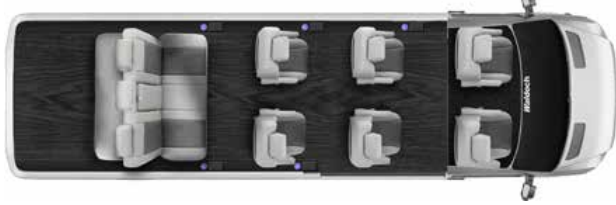

WALDOCH GALAXY TRANSIT MEDIUM ROOF | 9-11 PASSENGER

LAYOUTS

148" JUMBO EXT.
11 PASSENGER
LUXURY

148"
7 PASSENGER
REAR STORAGE

148" JUMBO EXT.
9 PASSENGER
LUXURY

148"
7 PASSENGER
MOBILITY

148"
9 PASSENGER
LUXURY

148"
8 PASSENGER
LUXURY

WALDOCH GALAXY TRANSIT MEDIUM ROOF | 7-9 PASSENGER

OPTIONAL EQUIPMENT

EVOLUTION PACKAGE *(*Included this package)*

- *Power Hidden Shade System- switch at each available window
- *LED Glow Lighting on Driver and Passenger Sides
- *Painted Center Grill - Black Center
- *Painted Mirrors and Hood Vents
- *Audio Surround Sound System with Sub-Woofer for Entertainment System
- *Ultra Soft Leather Seating Upgrade
- *Add Power Slide and Power Recline to Sofa
- *Heated Front Seats with High and Low Switch